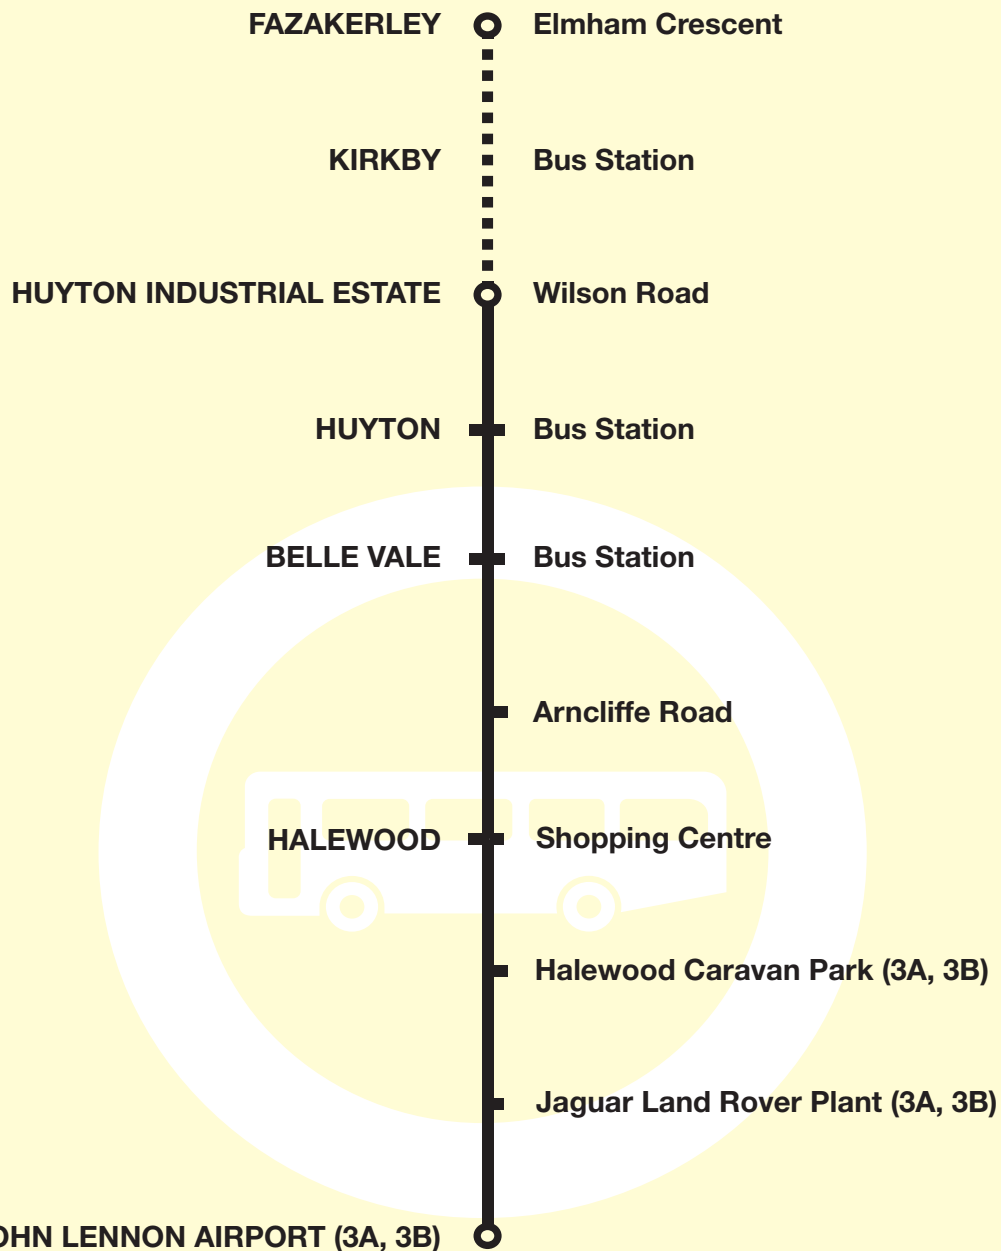

Bus timetable

3, 3A, 3B

**Huyton - Halewood -
John Lennon Airport**

These services are provided by Merseytravel